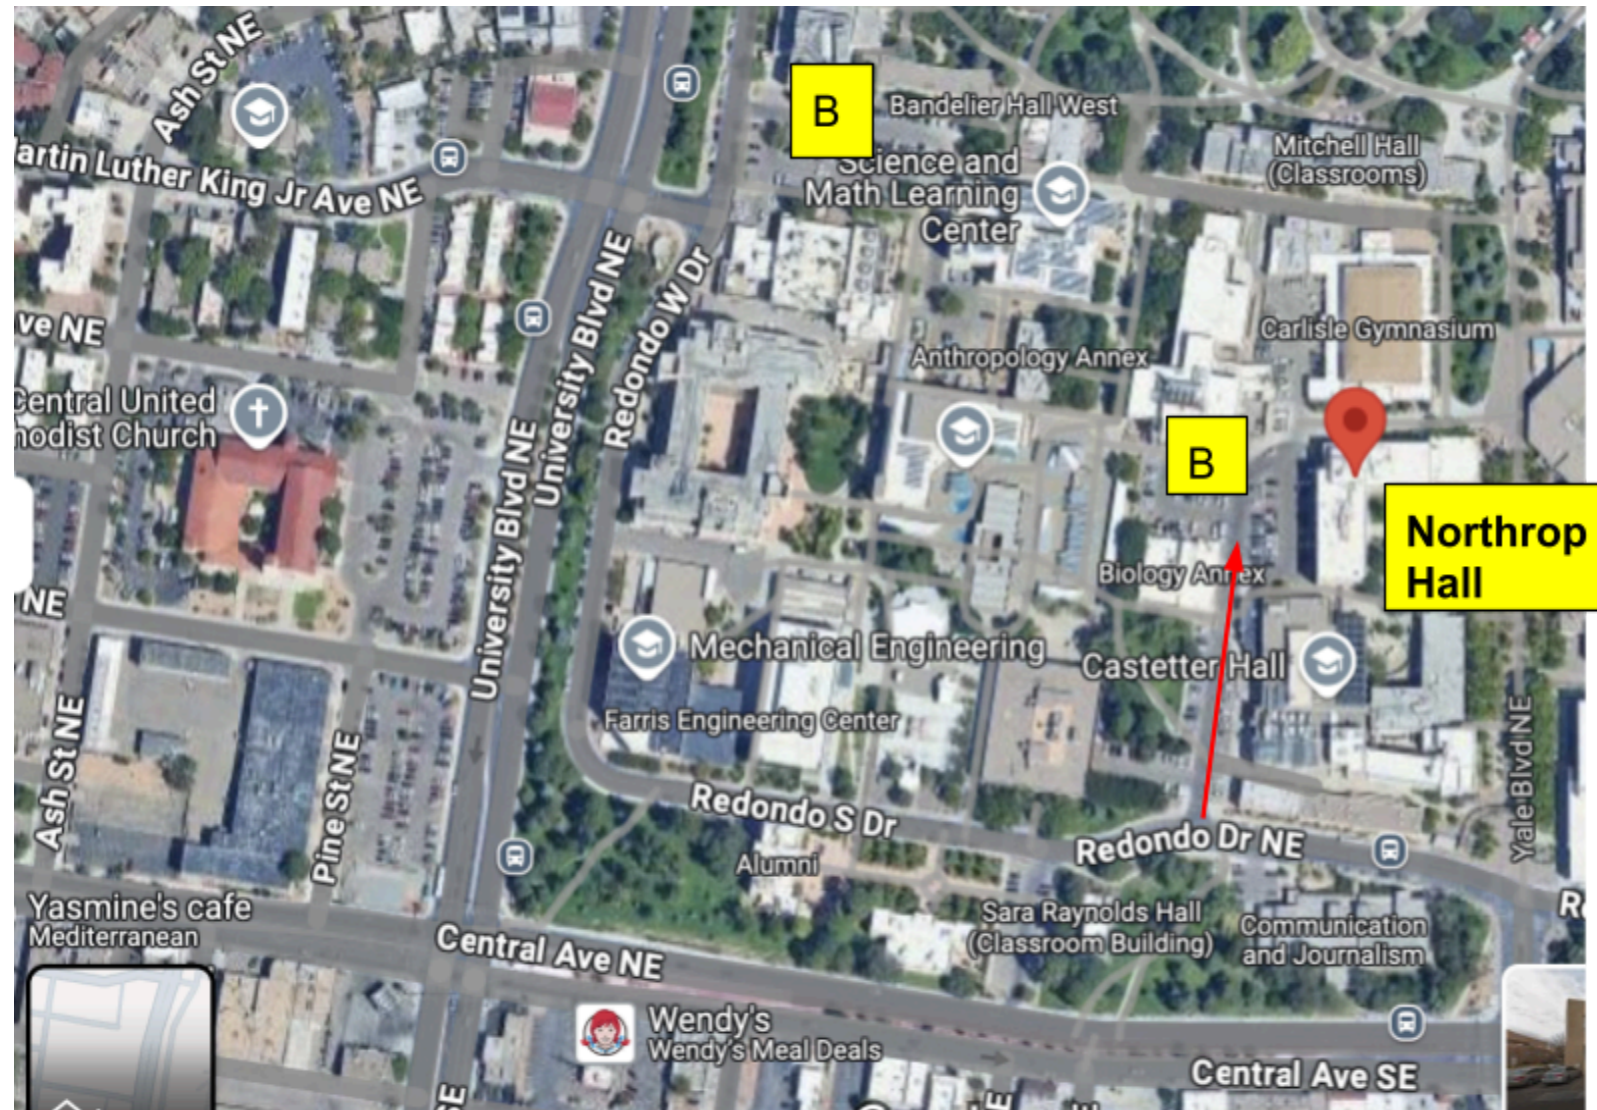

Parking Map for Horton Newsom Memorial Service
Northrup Hall, University of New Mexico
Saturday, March 1, 2025, 1 pm

On Saturdays, parking is free at the University. However, do not park in reserved spaces. There is parking near Northrup Hall in the two B lots, and parallel parking along Redondo Drive. Directions: If you enter the University from Martin Luther King Drive, turn right (south) onto Redondo Drive and follow Redondo Drive to Northrup Hall (Department of Earth and Planetary Science). The Memorial Service will be in the lecture hall.